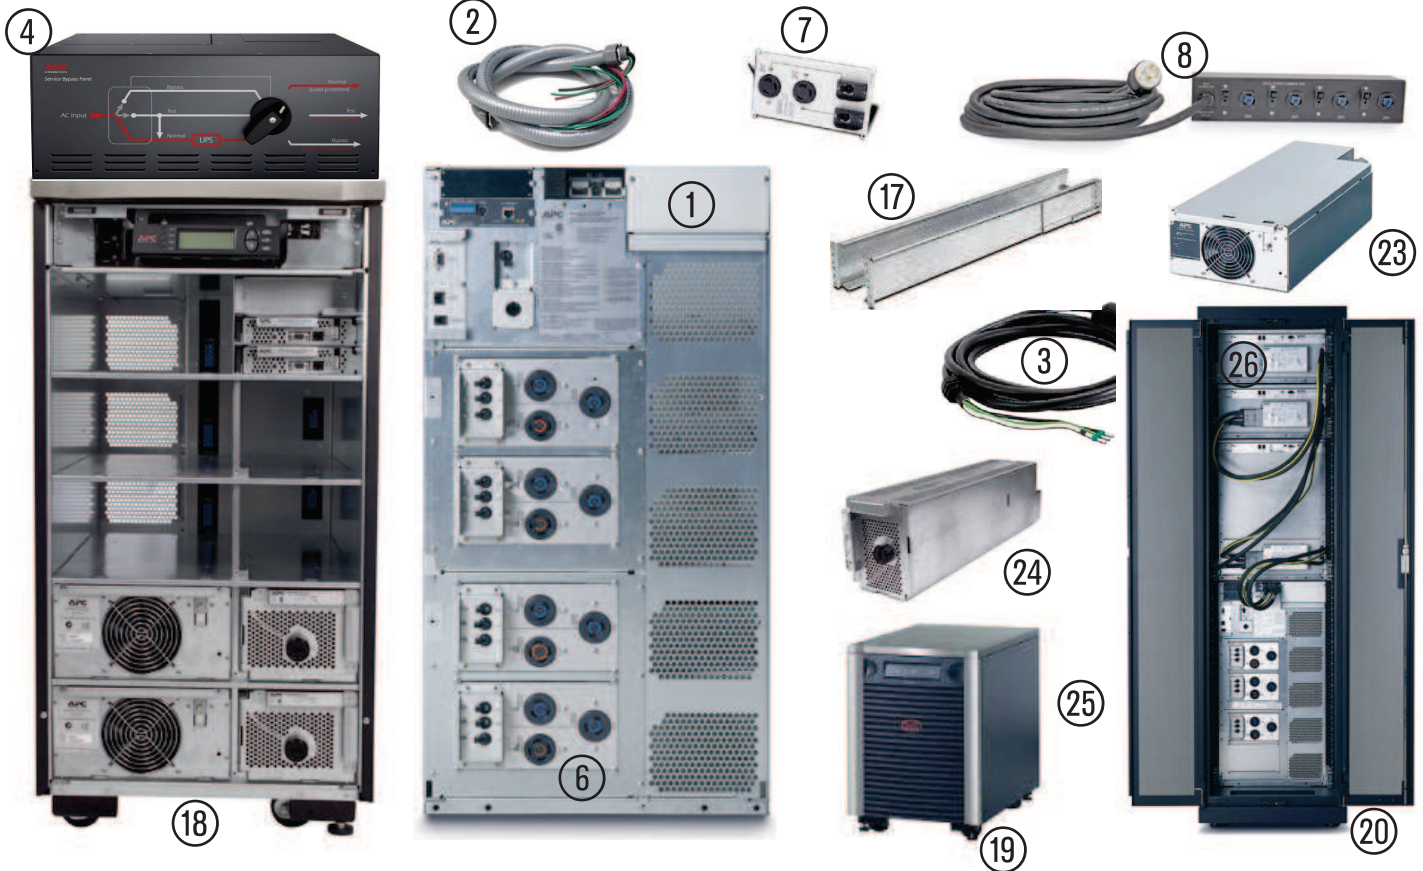

GreenLightUPS

Symmetra LX Upgrades

Important Add Ons & Accessories for your Symmetra LX

Input

- None - ready to wire (1)
- 10' 2/4 STW Power whip (2)
- 10' 2/4 Carflex power whip (3)
- Physical Maintenance Bypass 16kva (4)

Output

- None - ready to wire (1)
- 10' 2/4 STW Power whip (2)
- 10' 2/4 Carflex power whip (3)
- PDU Backplate 120v (6)
- PDU Backplate 250v (7)
- Extension PDU w/25' cable (8)

Mounting

- Standard Rail Kit (17)
- Standard Tower Mount w/casters (18)
- Deluxe Tower w/panels (19)
- 42U Symmetra Rack (20)

Upgrades

- N+1 Redundancy (23)
- Additional Battery (24)
- XR Battery cabinet 3 pod (25)
- XR Battery cabinet 9 pod (26)
- Onsite Assembly & StartUP
- Florida Electrical Service